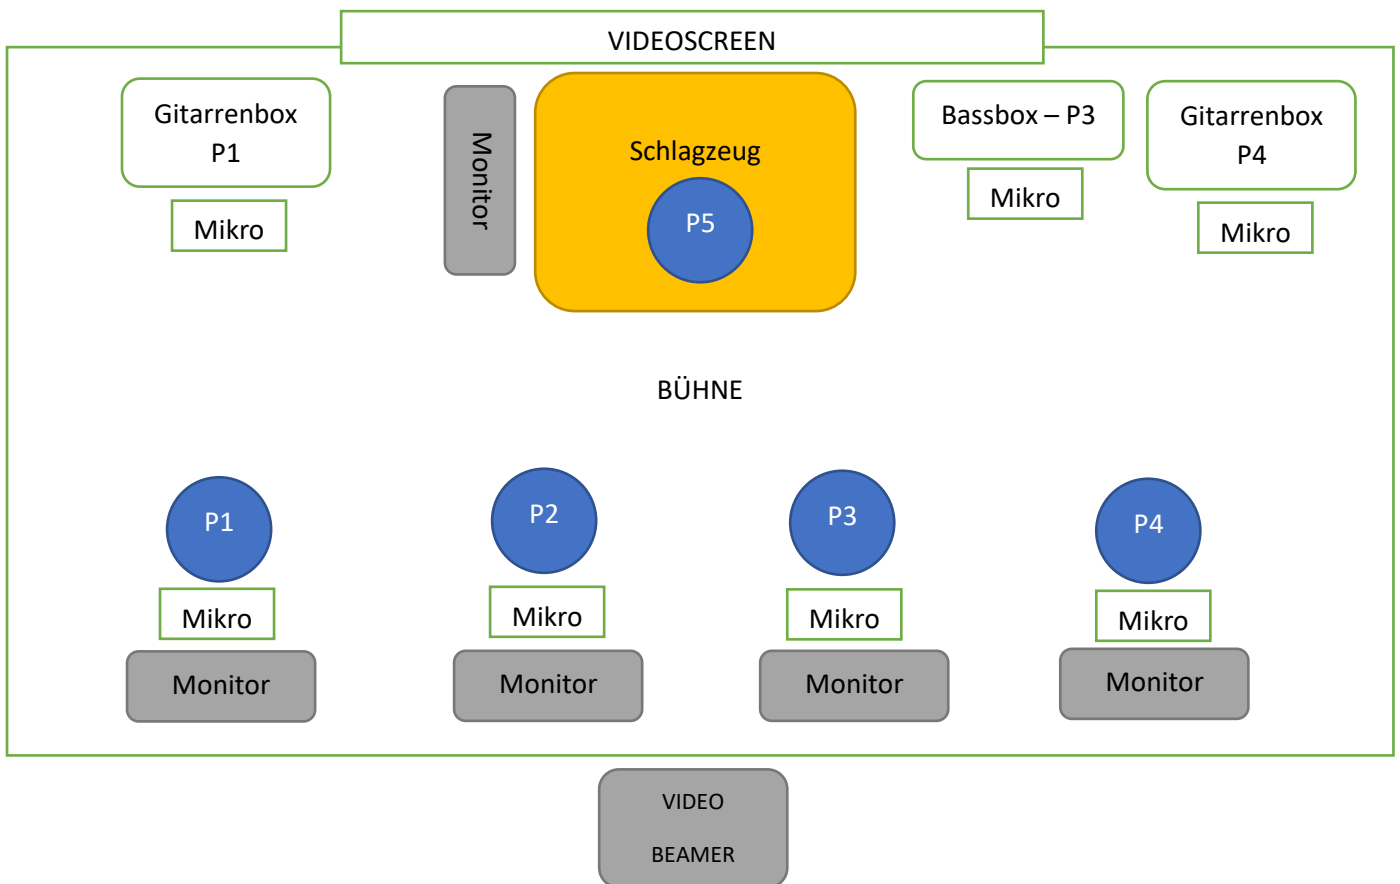

STAGEPLAN - The DEVIL DUCKS

P1: Elmar (Gitarre+Backing-Vocals)

P2: Bibi (Lead-Vocals+hübsch aussehen 😊) Tel. 0664 2169738

P3: Alfie (Bass+Backing-Vocals) Tel. 0676 6415881

P4: Grisli (Gitarre+Backing-Vocals) Tel. 0699 19080955